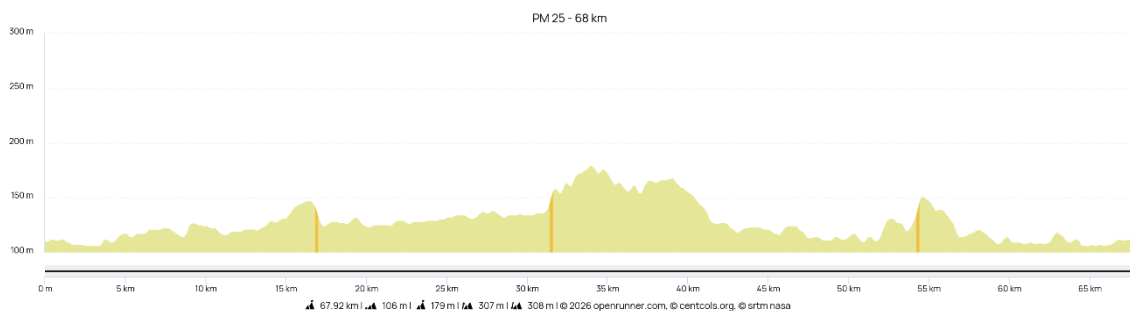

<https://www.openrunner.com/route-details/20354532>